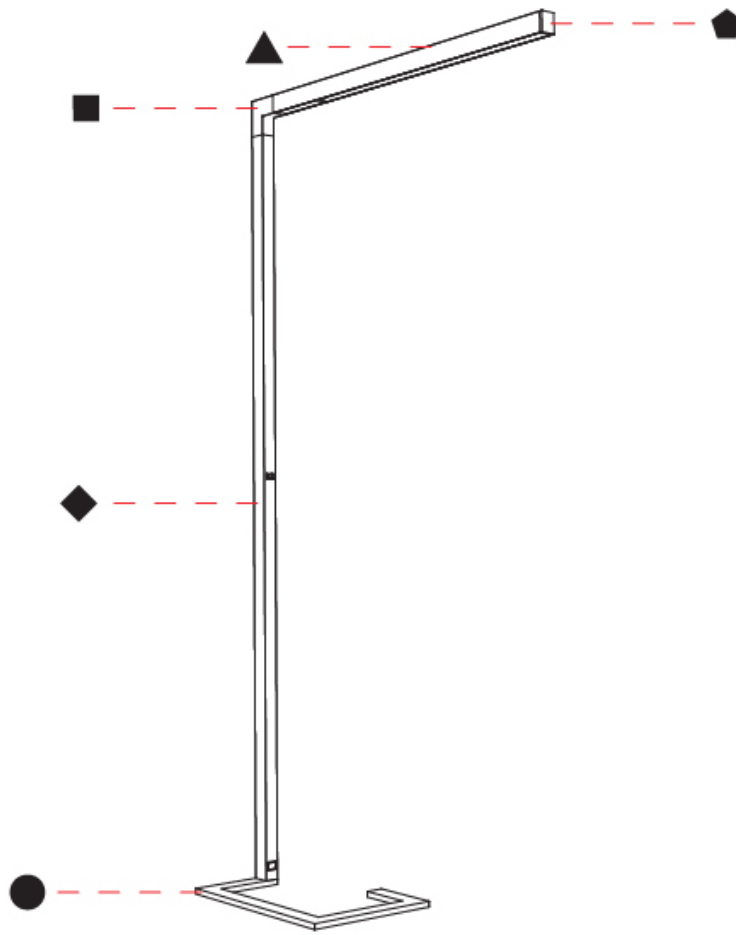

HYPRO-F 90 PORTABLE

A340001-

PROJECT

TYPE

SPECIFIER

QUANTITY

DATE

A